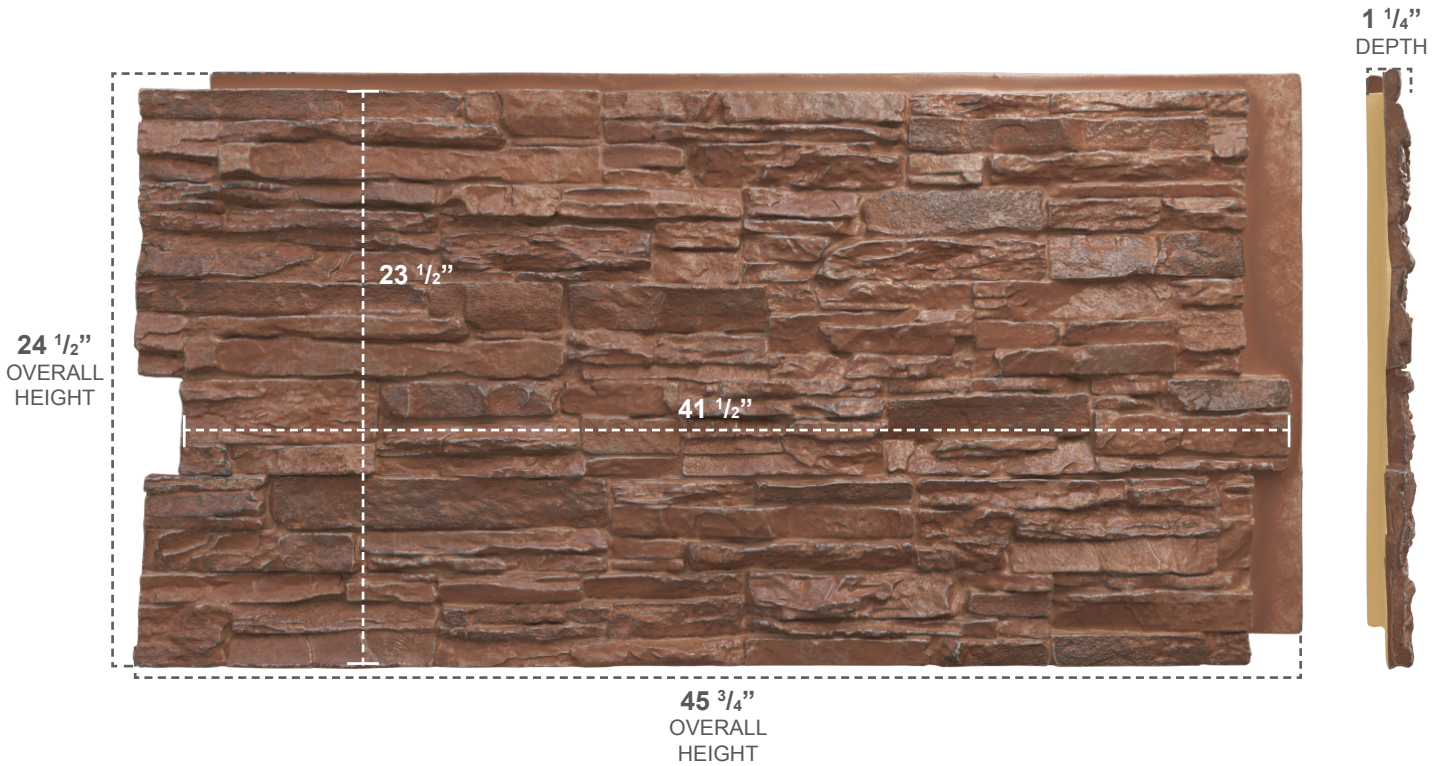

# STONEWALL FAUX STONE PANELS

## CANYON RIDGE

COLOR	WIDTH	HEIGHT	DEPTH
YORK TOWN	45 3/4"	24 1/2"	1 1/4"

## OTHER FINISH OPTIONS

CANYON BROWN

COLFAX

SANDSTONE

SEDONA

SLATE GRAY

.....  
OVER 20 MORE  
OPTIONS TO  
CHOOSE FROM